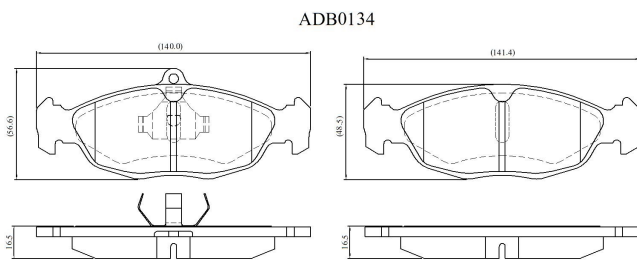

Make: VAUXHALL

Model: Astra Van (10/91-07/98)

Part Number: ADB0134

Vehicle Manufacturing/Engine:

Specifications

Fitting Position	:	Front
Model Date	:	10/91-07/98
Or. Caliper	:	Ate

WVA	:	20547
FMSI	:	
Length	:	141.4/140.0
Width	:	48.5/56.6
Thickness	:	16.5