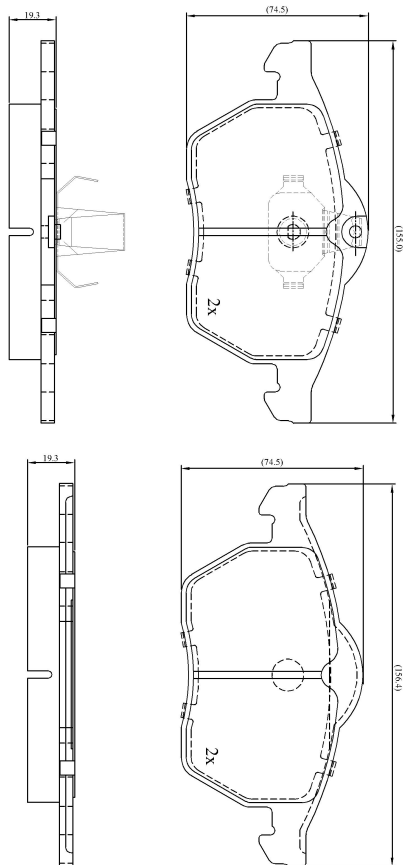

Make: VAUXHALL

Model: Calibra

Part Number: ADB0749

Vehicle Manufacturing/Engine:

ADB0749

Specifications

Fitting Position	:	Front
Model Date	:	08/94-07/98
Or. Caliper	:	Ate
WVA	:	23115
FMSI	:	
Length	:	156.4/155.0
Width	:	74.5
Thickness	:	19.3