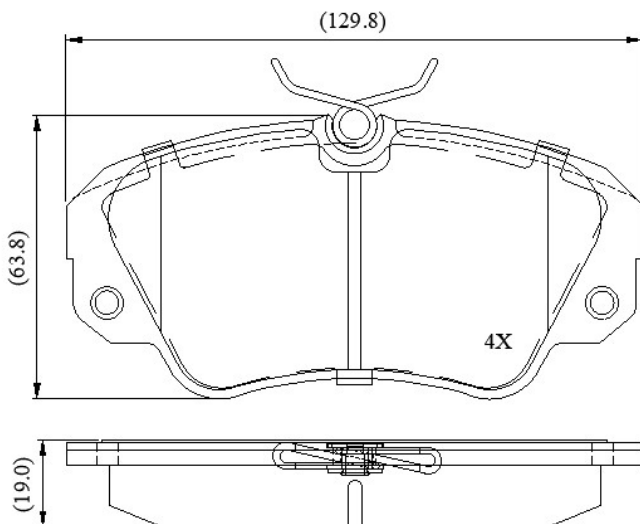

Make: VAUXHALL

Model: Carlton

Part Number: ADB0493

Vehicle Manufacturing/Engine:

ADB0493

Specifications

Fitting Position

:

Front

Model Date	:	01/90-04/94
Or. Caliper	:	Lucas
WVA	:	21368
FMSI	:	
Length	:	129.5
Width	:	64
Thickness	:	19