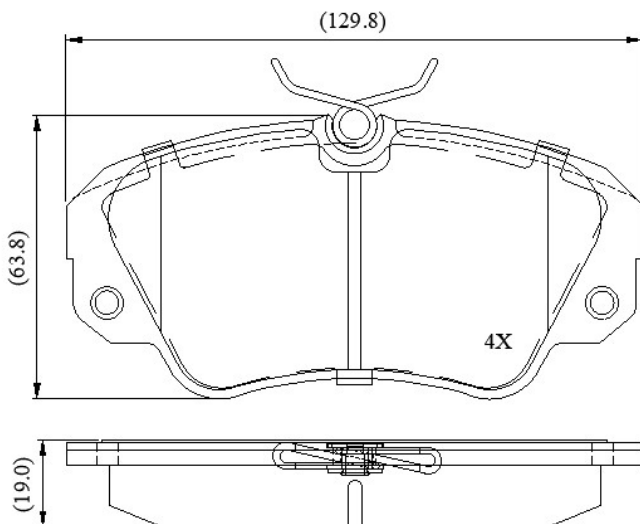

Make: VAUXHALL

Model: Carlton

Part Number: ADB0493

Vehicle Manufacturing/Engine:

ADB0493

Specifications

Fitting Position

:

Front

Model Date	:	01/89-04/94
Or. Caliper	:	Lucas
WVA	:	21368
FMSI	:	
Length	:	129.5
Width	:	64
Thickness	:	19