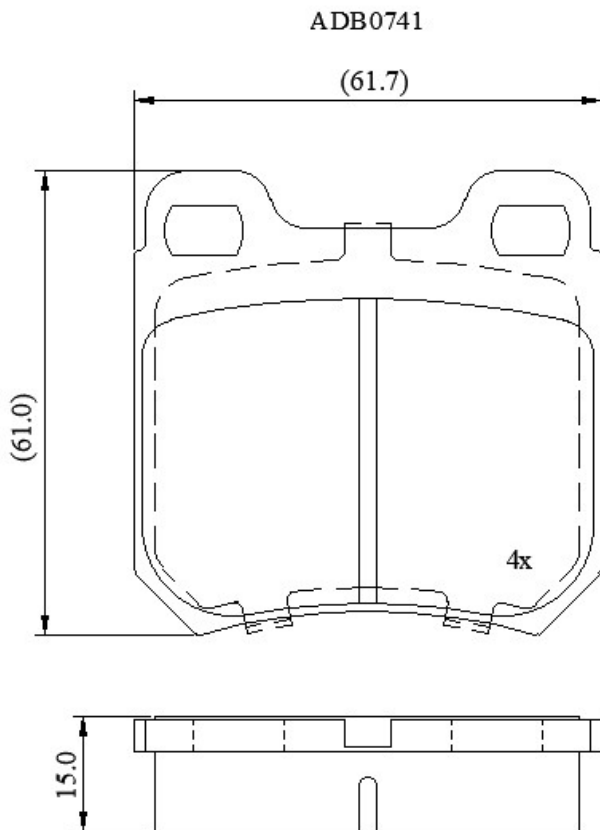

Make: VAUXHALL

Model: Carlton

Part Number: ADB0741

Vehicle Manufacturing/Engine:

Specifications

Fitting Position

:

Rear

Model Date	:	11/86-04/94
Or. Caliper	:	Ate
WVA	:	21050
FMSI	:	
Length	:	61.7
Width	:	61
Thickness	:	15