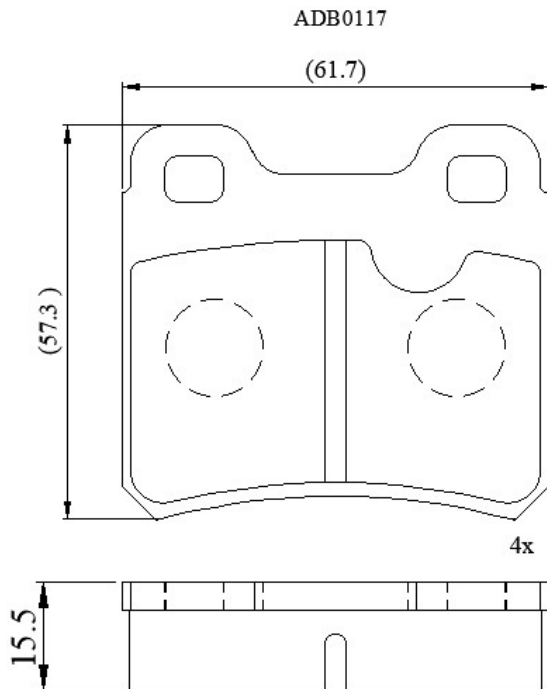

Make: VAUXHALL

Model: Cavalier (10/91-96)

Part Number: ADB0117

Vehicle Manufacturing/Engine:

Specifications

Fitting Position	:	Rear
Model Date	:	10/91-10/95
Or. Caliper	:	Ate
WVA	:	21140
FMSI	:	
Length	:	61.7
Width	:	57.3
Thickness	:	15.5