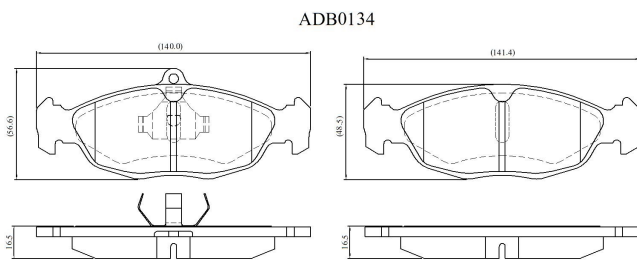

Make: VAUXHALL

Model: Cavalier (10/91-96)

Part Number: ADB0134

Vehicle Manufacturing/Engine:

Specifications

Fitting Position	:	Front
Model Date	:	10/91-10/95
Or. Caliper	:	Ate

WVA	:	20547
FMSI	:	
Length	:	141.4/140.0
Width	:	48.5/56.6
Thickness	:	16.5