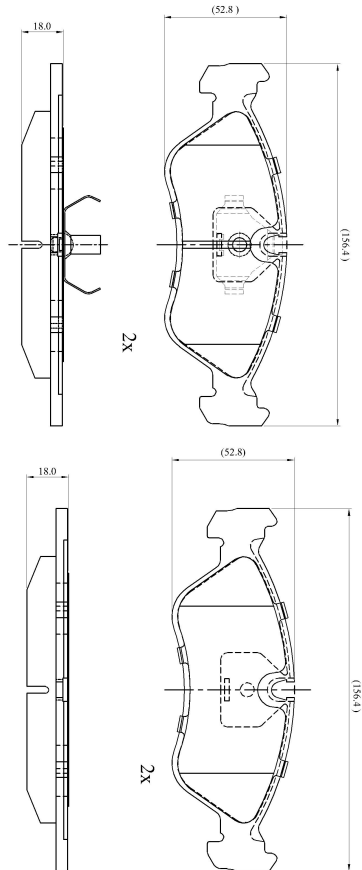

Make: VAUXHALL

Model: Cavalier (10/91-96)

Part Number: ADB0150

Vehicle Manufacturing/Engine:

ADB0150

Specifications

Fitting Position	:	Front
Model Date	:	10/91-08/94
Or. Caliper	:	Ate
WVA	:	21190
FMSI	:	
Length	:	156.4
Width	:	52.8
Thickness	:	18