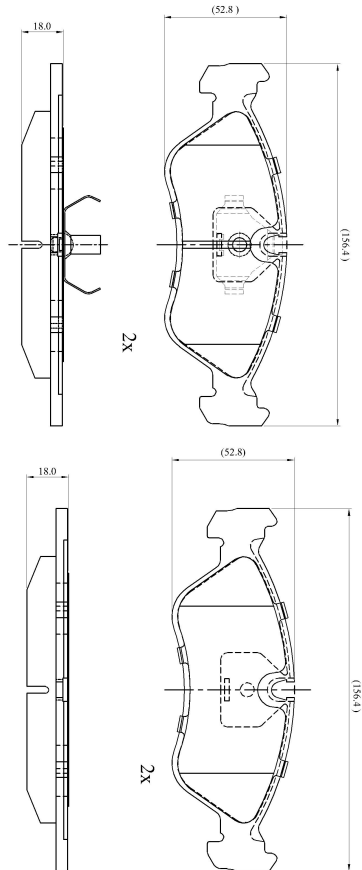

Make: VAUXHALL

Model: Cavalier (10/91-96)

Part Number: ADB0150

Vehicle Manufacturing/Engine:

ADB0150

Specifications

Fitting Position	:	Front
Model Date	:	10/91-10/95
Or. Caliper	:	Ate
WVA	:	21190
FMSI	:	
Length	:	156.4
Width	:	52.8
Thickness	:	18