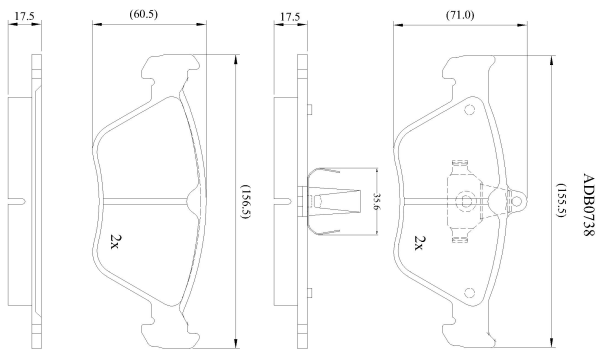

Make: VAUXHALL

Model: Cavalier (10/91-96)

Part Number: ADB0738

Vehicle Manufacturing/Engine:

Specifications

Fitting Position	:	Front
Model Date	:	01/92-10/95
Or. Caliper	:	Ate
WVA	:	21411
FMSI	:	
Length	:	155.5/156.5
Width	:	60.5/71.0
Thickness	:	17.5