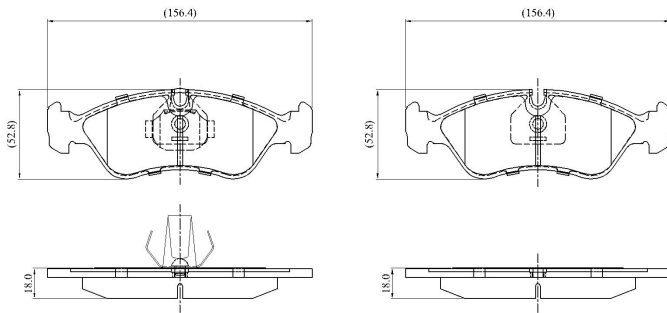

Make: VAUXHALL

Model: Cavalier (10/91-96)

Part Number: ADB01007

Vehicle Manufacturing/Engine:

ADB01007

Specifications

Fitting Position	:	Front
Model Date	:	08/94-10/95
Or. Caliper	:	Ate
WVA	:	21862
FMSI	:	

Length	:	156.4
Width	:	52.8
Thickness	:	18