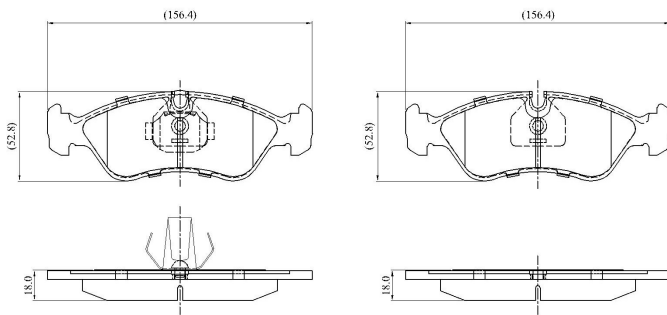

Make: VAUXHALL

Model: Cavalier (10/91-96)

Part Number: ADB01007

Vehicle Manufacturing/Engine:

ADB01007

Specifications

Fitting Position	:	Front
Model Date	:	08/94-10/95
Or. Caliper	:	Ate
WVA	:	21862
FMSI	:	

Length	:	156.4
Width	:	52.8
Thickness	:	18