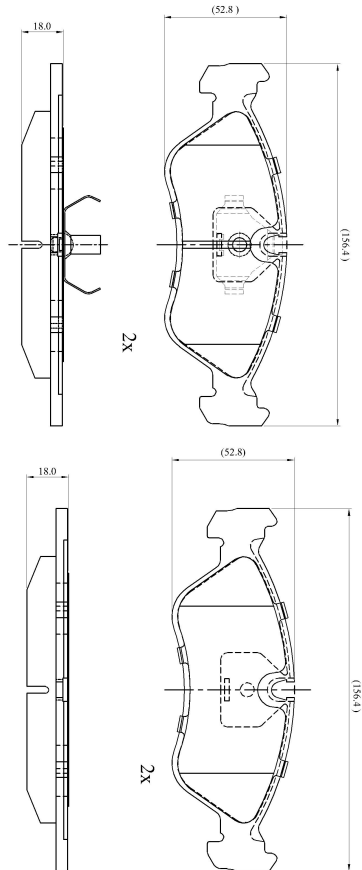

Make: VAUXHALL

Model: Cavalier (->10/91)

Part Number: ADB0150

Vehicle Manufacturing/Engine:

ADB0150

Specifications

Fitting Position	:	Front
Model Date	:	01/87-10/91
Or. Caliper	:	Ate
WVA	:	21190
FMSI	:	
Length	:	156.4
Width	:	52.8
Thickness	:	18