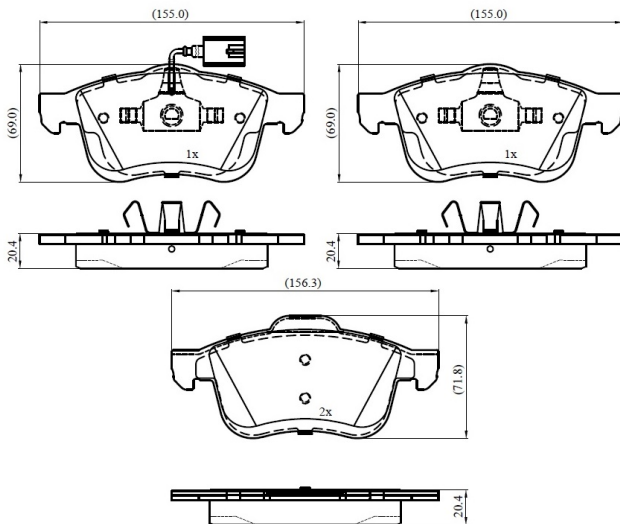

Make: VAUXHALL

Model: COMBO Mk III (D) Box Body/MPV

Part Number: ADB13182

Vehicle Manufacturing/Engine:

ADB13182

Specifications

Fitting Position	:	Front
Model Date	:	2011-

Or. Caliper	:	
WVA	:	24727
FMSI	:	
Length	:	155.0/156.3
Width	:	69.0/71.8
Thickness	:	20.4