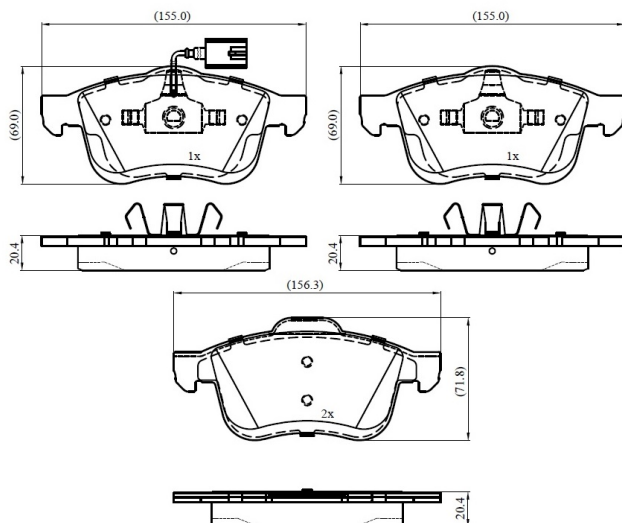

Make: VAUXHALL

Model: COMBO Mk III (D) Box Body/MPV

Part Number: ADB13182

Vehicle Manufacturing/Engine:

ADB13182

Specifications

Fitting Position	:	Front
Model Date	:	2011-

Or. Caliper	:	
WVA	:	24727
FMSI	:	
Length	:	155.0/156.3
Width	:	69.0/71.8
Thickness	:	20.4