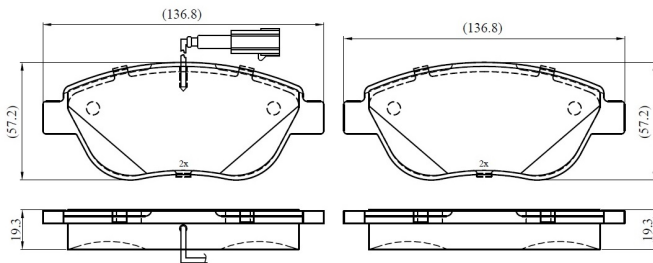

Make: VAUXHALL

Model: COMBO Mk III (D) Box Body/MPV

Part Number: ADB13244

Vehicle Manufacturing/Engine:

ADB13244

Specifications

Fitting Position	:	Front
Model Date	:	2016-
Or. Caliper	:	
WVA	:	23709
FMSI	:	

Length	:	136.8
Width	:	57.2
Thickness	:	19.3