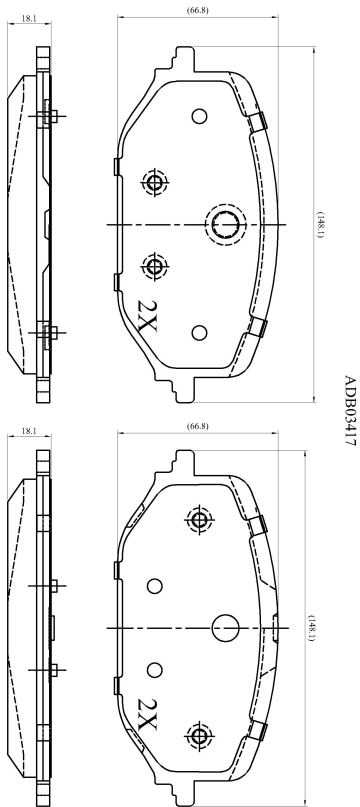

Make: VAUXHALL

Model: COMBO Mk IV

Part Number: ADB03417

Vehicle Manufacturing/Engine:

Specifications

Fitting Position

:

Front

Model Date	:	2018-
Or. Caliper	:	
WVA	:	2,65,88,26,619
FMSI	:	
Length	:	148.3
Width	:	67
Thickness	:	18.3