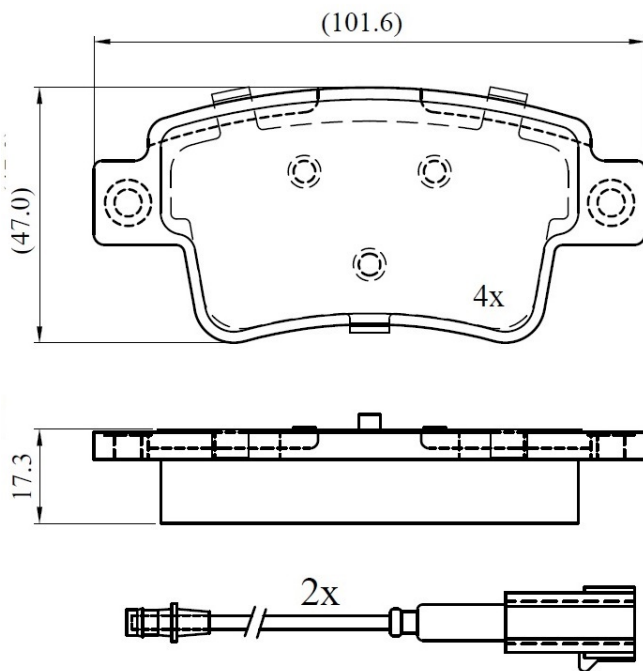

Make: VAUXHALL

Model: CORSA Mk III

Part Number: ADB21528

Vehicle Manufacturing/Engine:

ADB21528

Specifications

Fitting Position	:	Rear
Model Date	:	11/06-
Or. Caliper	:	Bosch
WVA	:	25357, 25451
FMSI	:	
Length	:	101.6
Width	:	47
Thickness	:	17.3