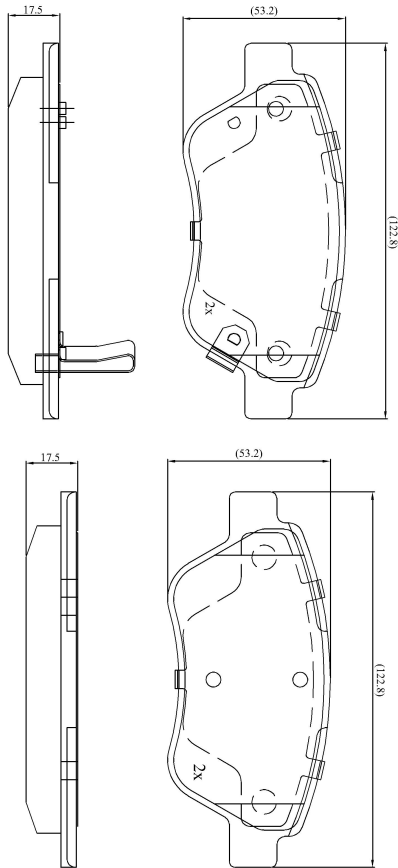

Make: VAUXHALL

Model: CORSA Mk III

Part Number: ADB31037

Vehicle Manufacturing/Engine:

ADB31037

Specifications

Fitting Position	:	Front
Model Date	:	06/10-
Or. Caliper	:	Bosch
WVA	:	23982
FMSI	:	
Length	:	122.8
Width	:	53.2
Thickness	:	17.5