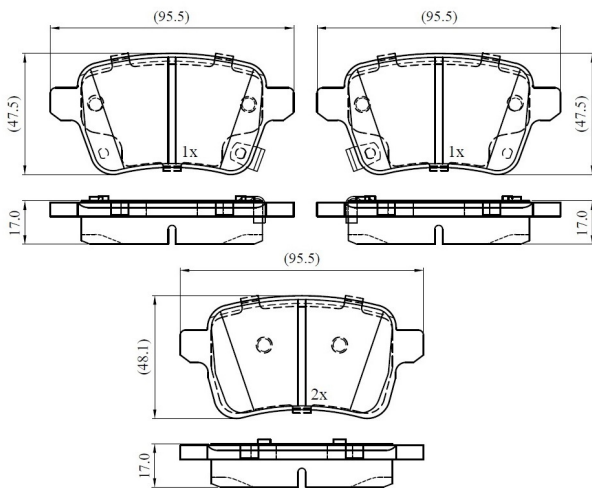

Make: VAUXHALL

Model: CORSA Mk IV

Part Number: ADB33235

Vehicle Manufacturing/Engine:

ADB33235

Specifications

Fitting Position	:	Rear
Model Date	:	2014-

Or. Caliper	:	
WVA	:	22220
FMSI	:	
Length	:	95.5
Width	:	47.5/48.1
Thickness	:	17