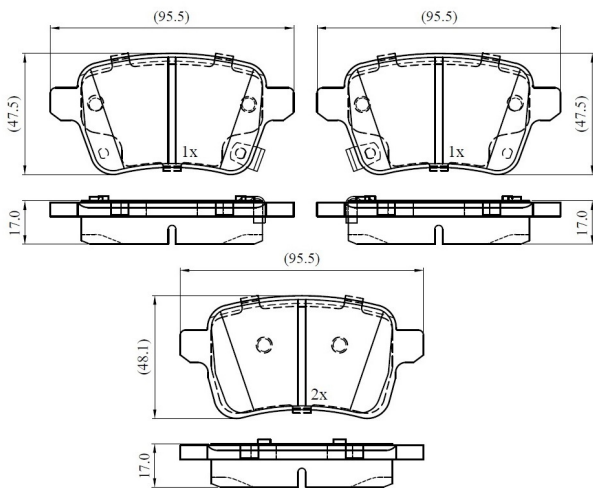

Make: VAUXHALL

Model: CORSA Mk IV

Part Number: ADB33235

Vehicle Manufacturing/Engine:

ADB33235

Specifications

Fitting Position	:	Rear
Model Date	:	2015-

Or. Caliper	:	
WVA	:	22220
FMSI	:	
Length	:	95.5
Width	:	47.5/48.1
Thickness	:	17