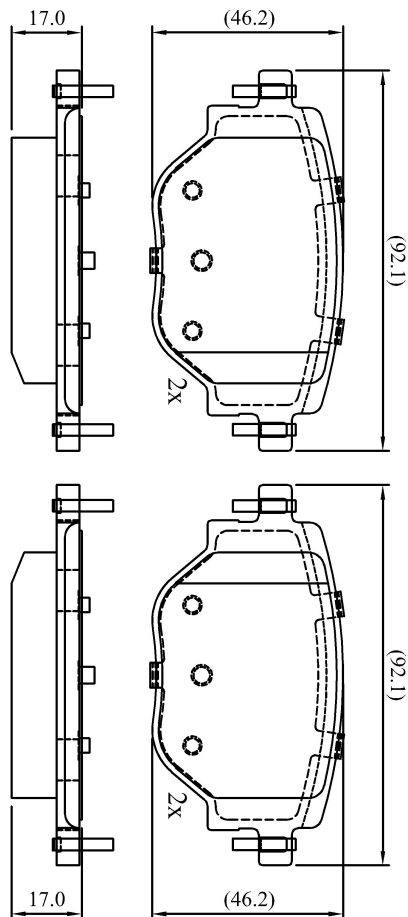

Make: VAUXHALL

Model: CORSA Mk V

Part Number: ADB02775

Vehicle Manufacturing/Engine:

ADB02775

Specifications

Fitting Position	:	Rear
Model Date	:	2019-
Or. Caliper	:	
WVA	:	26195
FMSI	:	
Length	:	92
Width	:	46
Thickness	:	17