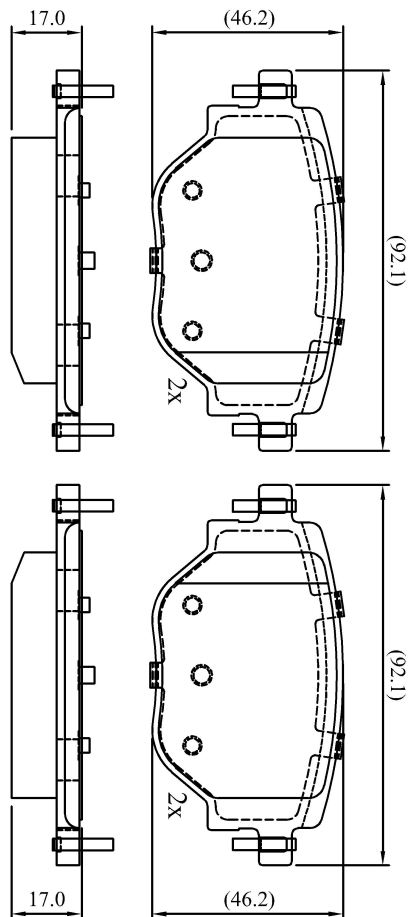

Make: VAUXHALL

Model: CORSA Mk V

Part Number: ADB02775

Vehicle Manufacturing/Engine:

ADB02775

Specifications

Fitting Position	:	Rear
Model Date	:	2019-
Or. Caliper	:	
WVA	:	26195
FMSI	:	
Length	:	92
Width	:	46
Thickness	:	17