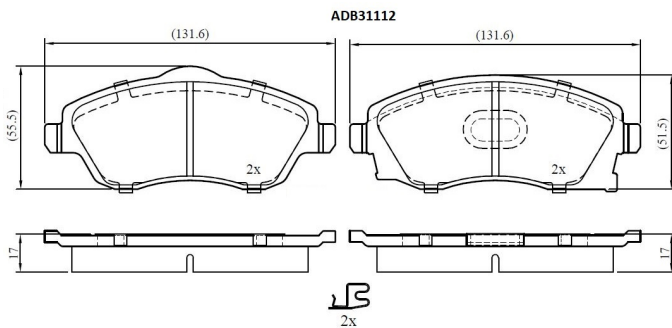

Make: VAUXHALL

Model: Corsa Van/ Combo (->10/00)

Part Number: ADB31112

Vehicle Manufacturing/Engine:

Specifications

Fitting Position	:	Front
Model Date	:	10/00-06/02
Or. Caliper	:	Lucas
WVA	:	23225
FMSI	:	
Length	:	131.6

Width	:	51.5/55.5
Thickness	:	17