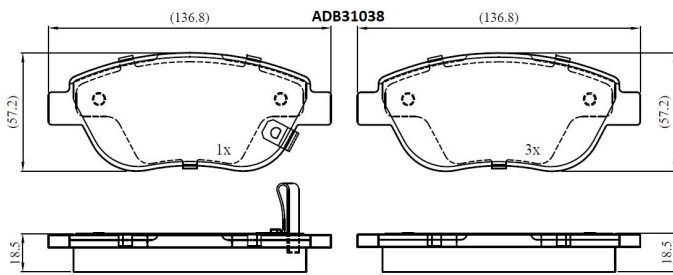

Make: VAUXHALL

Model: Corsa

Part Number: ADB31038

Vehicle Manufacturing/Engine:

Specifications

Fitting Position	:	Front
Model Date	:	11/06-->
Or. Caliper	:	Bosch
WVA	:	23981
FMSI	:	
Length	:	136.8
Width	:	57.2

Thickness

:

18.5