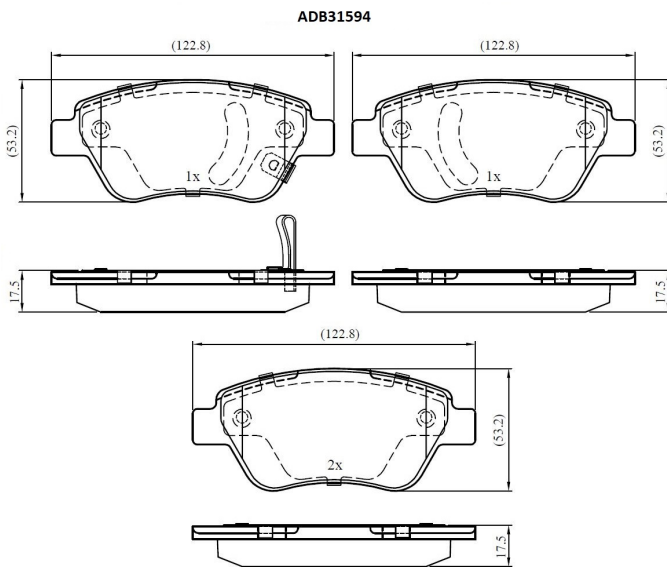

Make: VAUXHALL

Model: Corsa

Part Number: ADB31594

Vehicle Manufacturing/Engine:

Specifications

Fitting Position	:	Front
Model Date	:	11/06-->

Or. Caliper	:	
WVA	:	2,39,82,24,288
FMSI	:	
Length	:	122.8
Width	:	53.2
Thickness	:	17.5