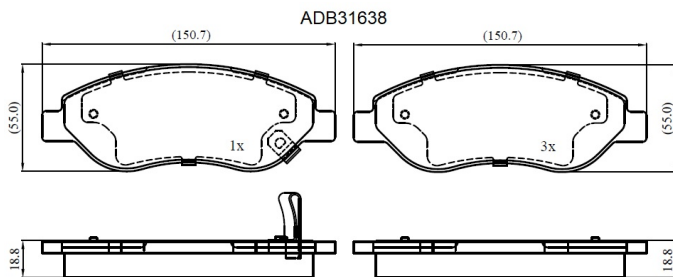

Make: VAUXHALL

Model: Corsa

Part Number: ADB31638

Vehicle Manufacturing/Engine:

Specifications

Fitting Position	:	Front
Model Date	:	11/06-->
Or. Caliper	:	Bosch
WVA	:	2,45,50,24,551
FMSI	:	
Length	:	150.7
Width	:	55

Thickness

:

18.8