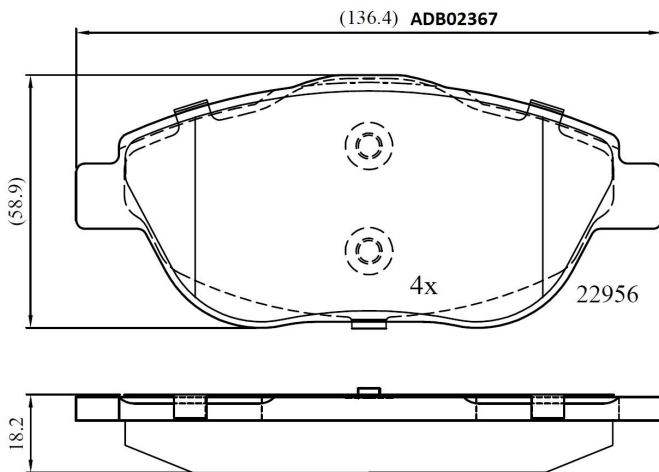

Make: VAUXHALL

Model: CROSSLAND X

Part Number: ADB02367

Vehicle Manufacturing/Engine:

Specifications

Fitting Position	:	Front
Model Date	:	3/2017 >
Or. Caliper	:	
WVA	:	24883

FMSI	:	
Length	:	136.4
Width	:	58.9
Thickness	:	18.2