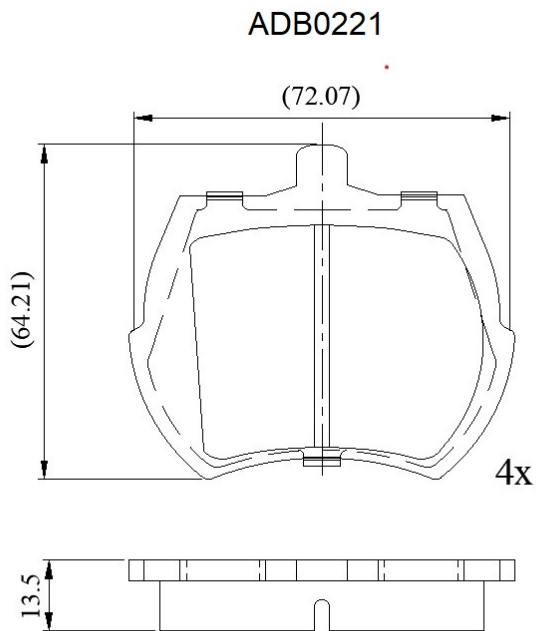

Make: VAUXHALL

Model: Firenza

Part Number: ADB0221

Vehicle Manufacturing/Engine:

Specifications

Fitting Position	:	Front
Model Date	:	01/71-01/78
Or. Caliper	:	Lockheed
WVA	:	20038
FMSI	:	
Length	:	74
Width	:	64.2
Thickness	:	13.5