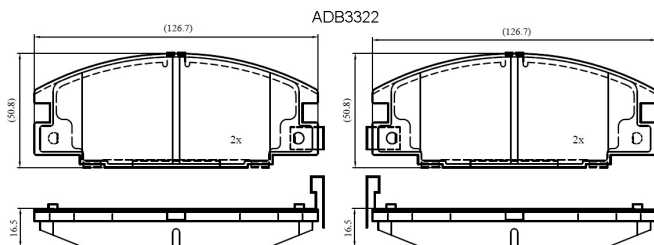

Make: VAUXHALL

Model: Frontera (A->09/98)

Part Number: ADB3322

Vehicle Manufacturing/Engine:

Specifications

Fitting Position	:	Front
Model Date	:	06/92-03/95
Or. Caliper	:	Akebono
WVA	:	21544
FMSI	:	
Length	:	126.7
Width	:	51

Thickness

:

16.5