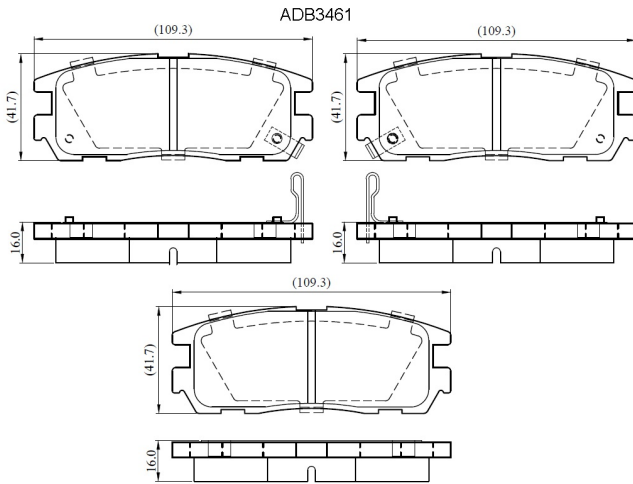

Make: VAUXHALL

Model: Frontera (A->09/98)

Part Number: ADB3461

Vehicle Manufacturing/Engine:

Specifications

Fitting Position	:	Rear
Model Date	:	03/95-09/98
Or. Caliper	:	Sumitomo

WVA	:	21875
FMSI	:	
Length	:	109.3
Width	:	41.7
Thickness	:	16