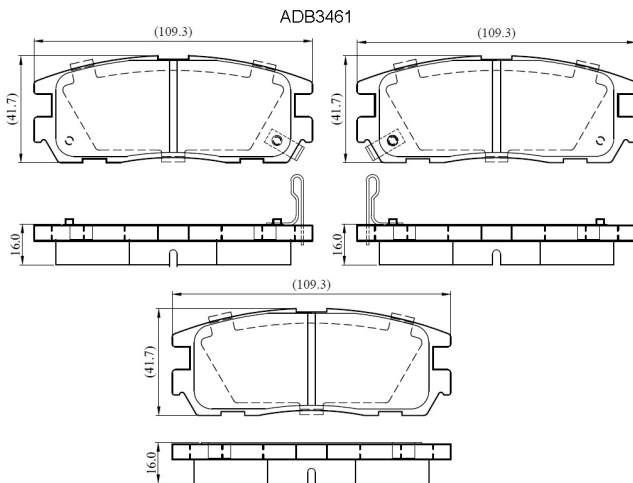

Make: VAUXHALL

Model: Frontera (A->09/98)

Part Number: ADB3461

Vehicle Manufacturing/Engine:

Specifications

Fitting Position	:	Rear
Model Date	:	09/98->
Or. Caliper	:	Sumitomo

WVA	:	21875
FMSI	:	
Length	:	109.3
Width	:	41.7
Thickness	:	16