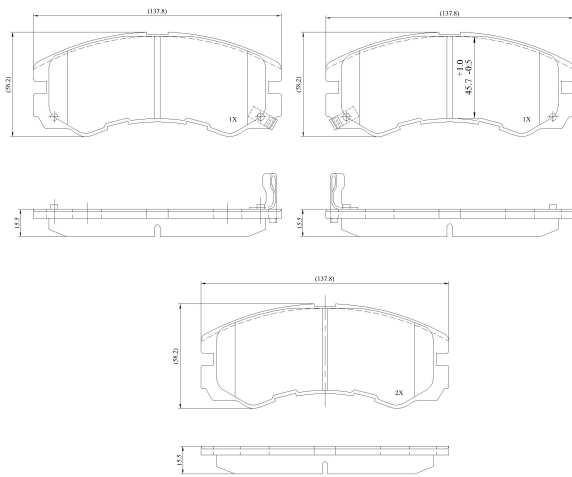

Make: VAUXHALL

Model: Frontera (A->09/98)

Part Number: ADB3866

Vehicle Manufacturing/Engine:

ADB3866

Specifications

Fitting Position	:	Front
Model Date	:	03/95-09/98
Or. Caliper	:	Sumitomo
WVA	:	21847
FMSI	:	
Length	:	137.8
Width	:	58.2
Thickness	:	15.5