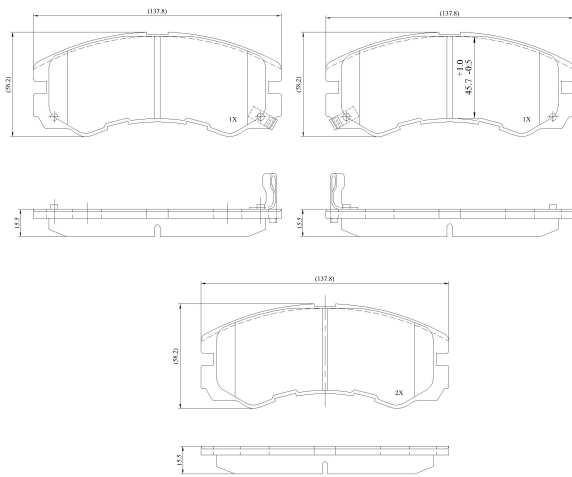

Make: VAUXHALL

Model: Frontera (B 09/98->)

Part Number: ADB3866

Vehicle Manufacturing/Engine:

ADB3866

Specifications

| | | |
|-------------------------|---|----------|
| Fitting Position | : | Front |
| Model Date | : | 09/98-> |
| Or. Caliper | : | Sumitomo |
| WVA | : | 21847 |
| FMSI | : | |
| Length | : | 137.8 |
| Width | : | 58.2 |
| Thickness | : | 15.5 |