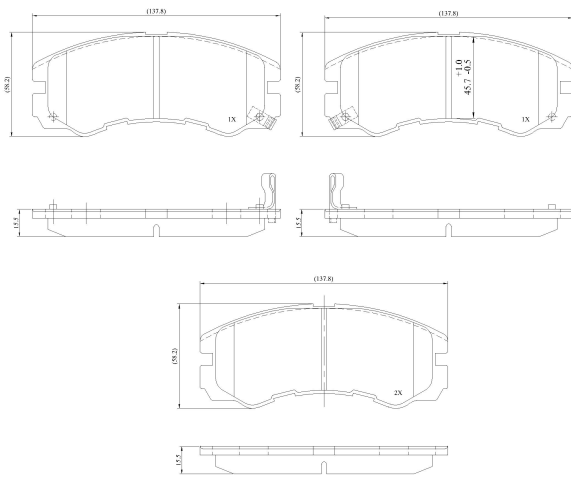

Make: VAUXHALL

Model: Frontera (B 09/98->)

Part Number: ADB3866

Vehicle Manufacturing/Engine:

ADB3866

Specifications

Fitting Position	:	Front
Model Date	:	09/98->
Or. Caliper	:	Sumitomo
WVA	:	21847
FMSI	:	
Length	:	137.8
Width	:	58.2
Thickness	:	15.5