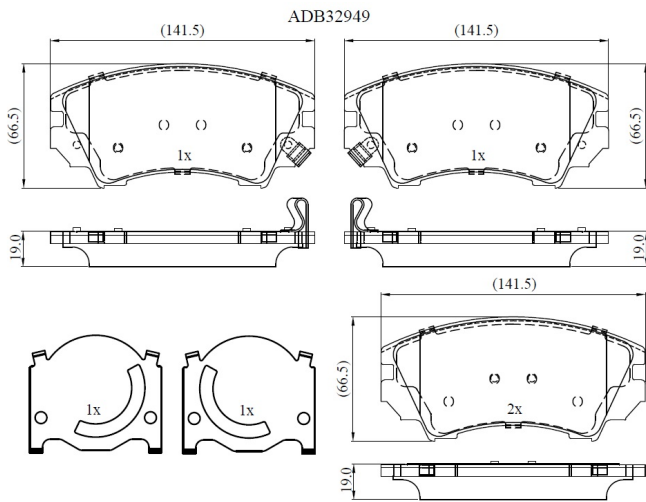

Make: VAUXHALL

Model: INSIGNIA Mk I (A) Hatchback

Part Number: ADB32949

Vehicle Manufacturing/Engine:

Specifications

Fitting Position	:	Front
Model Date	:	2008-2012
Or. Caliper	:	

WVA	:	24412
FMSI	:	
Length	:	
Width	:	
Thickness	:	