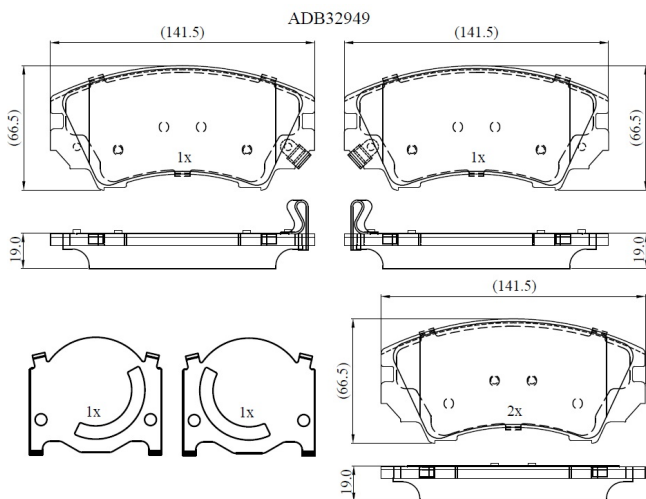

Make: VAUXHALL

Model: INSIGNIA Mk I (A) Hatchback

Part Number: ADB32949

Vehicle Manufacturing/Engine:

Specifications

Fitting Position	:	Front
Model Date	:	2008-2017
Or. Caliper	:	

WVA	:	24412
FMSI	:	
Length	:	
Width	:	
Thickness	:	