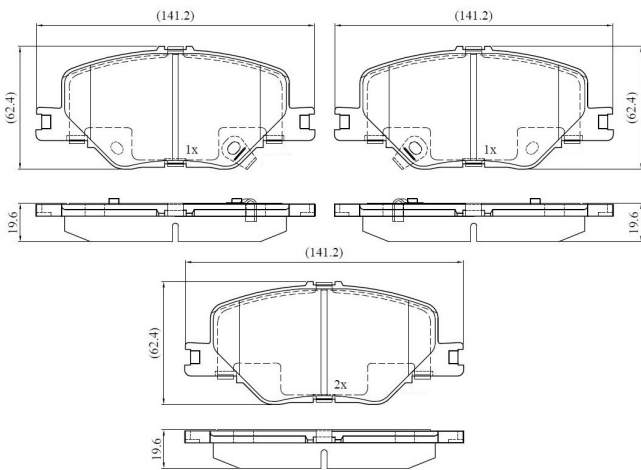

Make: VAUXHALL

Model: INSIGNIA Mk II (B) Country Tourer

Part Number: ADB32370

Vehicle Manufacturing/Engine:

ADB32370

Specifications

Fitting Position	:	Front
Model Date	:	3/2017 >

Or. Caliper	:	
WVA	:	22,83,82,28,39,22,840
FMSI	:	
Length	:	141.2
Width	:	62.4
Thickness	:	19.6