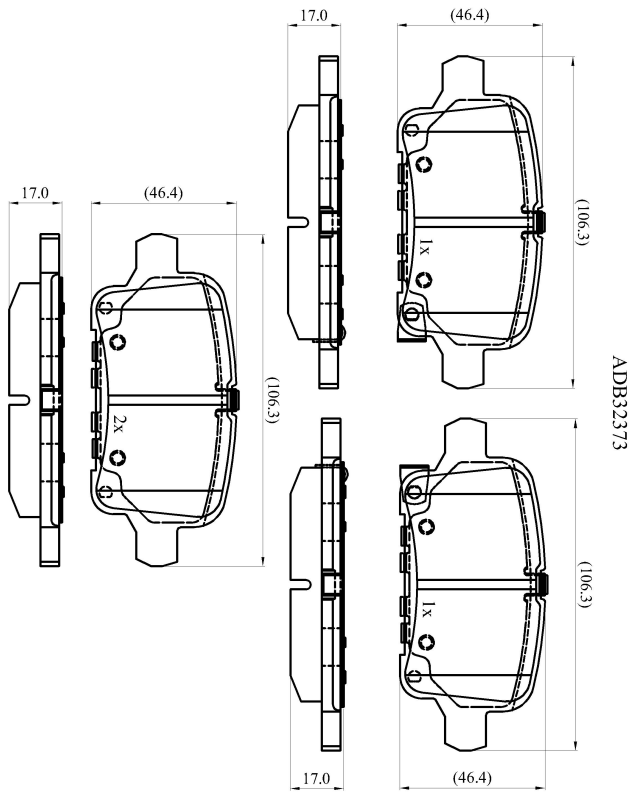

Make: VAUXHALL

Model: INSIGNIA Mk II (B) Country Tourer

Part Number: ADB32373

Vehicle Manufacturing/Engine:

Specifications

Fitting Position	:	Rear
Model Date	:	2017-
Or. Caliper	:	
WVA	:	
FMSI	:	
Length	:	106.3
Width	:	46.4
Thickness	:	17