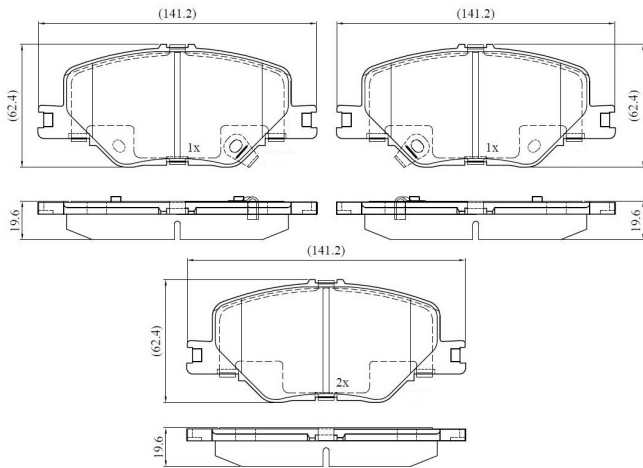

Make: VAUXHALL

Model: INSIGNIA Mk II (B) Sports Tourer

Part Number: ADB32370

Vehicle Manufacturing/Engine:

ADB32370

Specifications

Fitting Position	:	Front
Model Date	:	3/2017 >

Or. Caliper	:	
WVA	:	22,83,82,28,39,22,840
FMSI	:	
Length	:	141.2
Width	:	62.4
Thickness	:	19.6