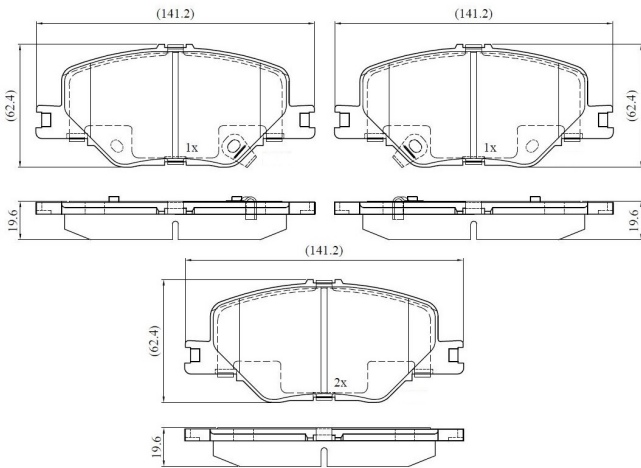

Make: VAUXHALL

Model: INSIGNIA Mk II (B) Sports Tourer

Part Number: ADB32370

Vehicle Manufacturing/Engine:

ADB32370

Specifications

Fitting Position	:	Front
Model Date	:	3/2017 >

Or. Caliper	:	
WVA	:	22,83,82,28,39,22,840
FMSI	:	
Length	:	141.2
Width	:	62.4
Thickness	:	19.6