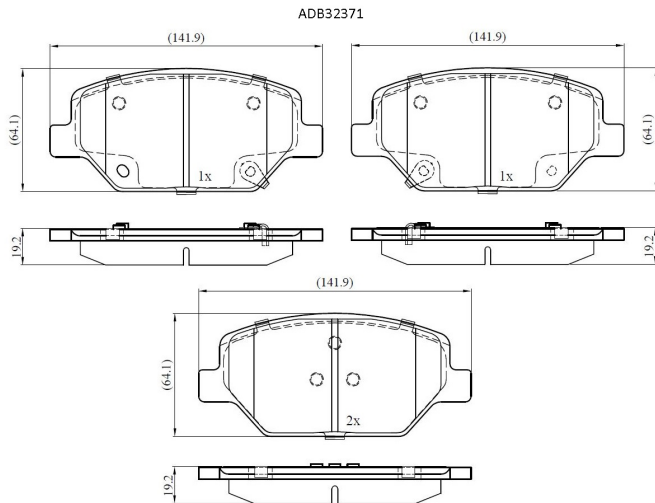

Make: VAUXHALL

Model: INSIGNIA Mk II (B) Sports Tourer

Part Number: ADB32371

Vehicle Manufacturing/Engine:

Specifications

Fitting Position	:	Front
Model Date	:	3/2017 >
Or. Caliper	:	

WVA	:	22,83,82,28,39,22,840
FMSI	:	
Length	:	141.9
Width	:	64.1
Thickness	:	19.2