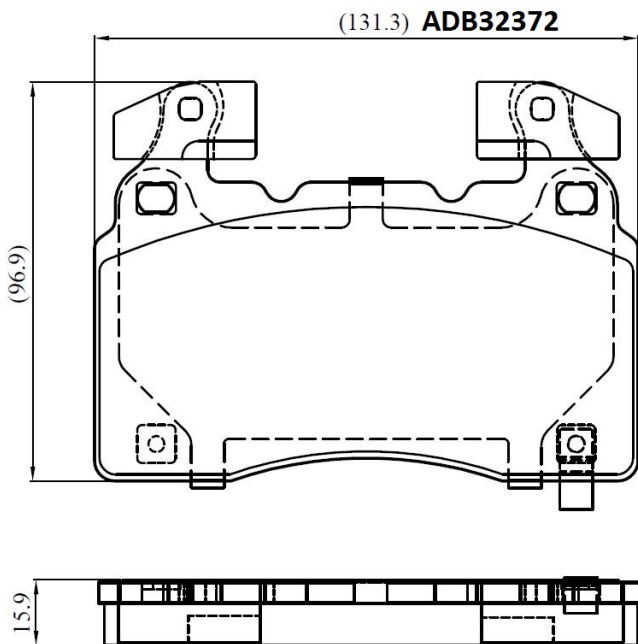

Make: VAUXHALL

Model: INSIGNIA Mk II (B) Sports Tourer

Part Number: ADB32372

Vehicle Manufacturing/Engine:

Specifications

Fitting Position

:

Front

Model Date	:	3/2017 >
Or. Caliper	:	
WVA	:	
FMSI	:	
Length	:	132
Width	:	97.5
Thickness	:	15.9