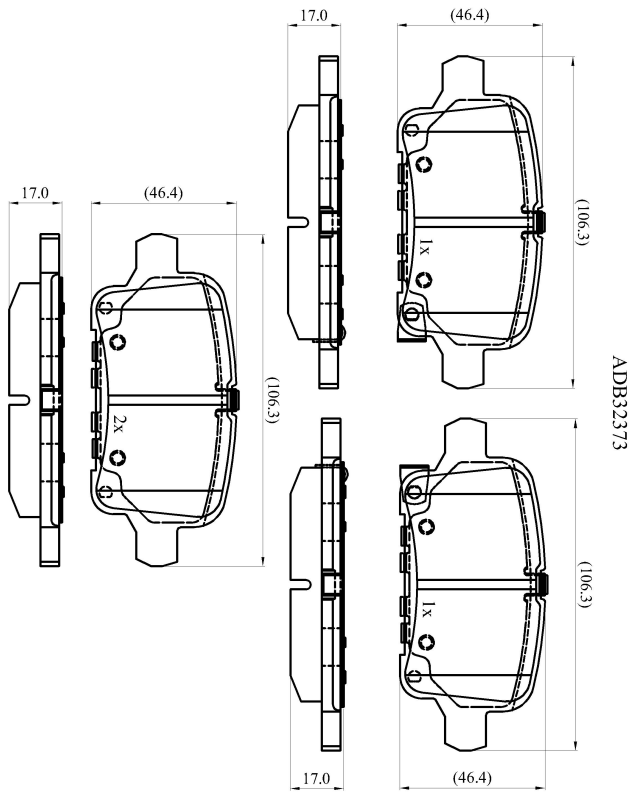

Make: VAUXHALL

Model: INSIGNIA Mk II (B) Sports Tourer

Part Number: ADB32373

Vehicle Manufacturing/Engine:

Specifications

Fitting Position	:	Rear
Model Date	:	2017-
Or. Caliper	:	
WVA	:	
FMSI	:	
Length	:	106.3
Width	:	46.4
Thickness	:	17