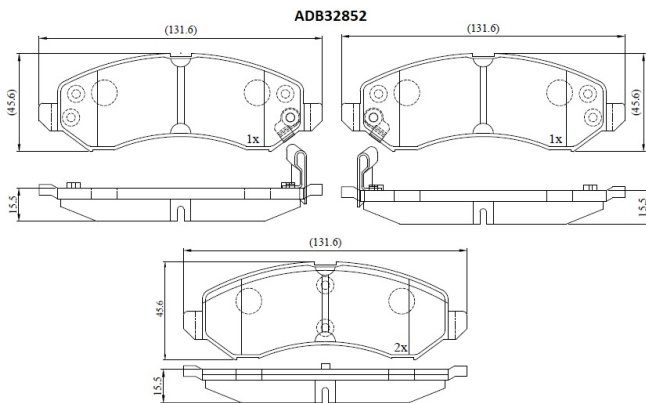

Make: VAUXHALL

Model: MERIVA Mk II

Part Number: ADB32852

Vehicle Manufacturing/Engine:

Specifications

Fitting Position	:	Rear
Model Date	:	2011-
Or. Caliper	:	
WVA	:	23417
FMSI	:	

Length	:
Width	:
Thickness	: