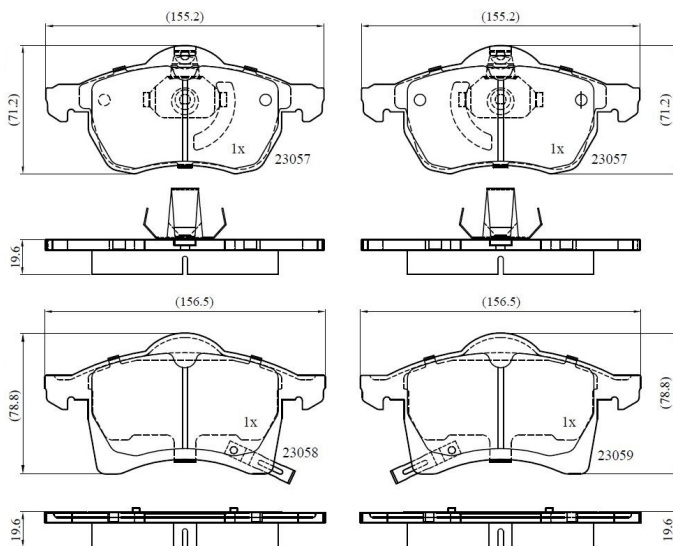

Make: VAUXHALL

Model: Meriva

Part Number: ADB3583

Vehicle Manufacturing/Engine:

ADB3583

Specifications

Fitting Position	:	Front
Model Date	:	03/03->

Or. Caliper	:	Ate
WVA	:	2,31,16,23,060
FMSI	:	
Length	:	156.4/155.2
Width	:	78.6/71.2
Thickness	:	19.6