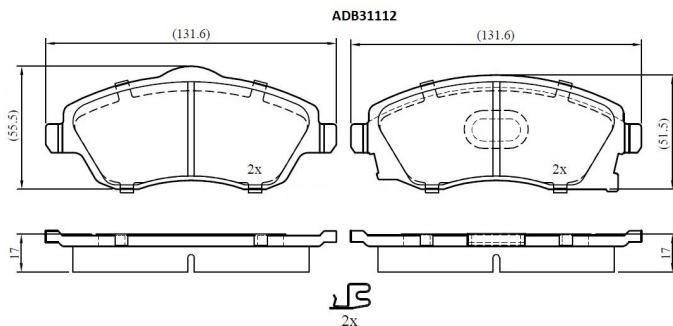

Make: VAUXHALL

Model: Meriva

Part Number: ADB31112

Vehicle Manufacturing/Engine:

Specifications

Fitting Position	:	Front
Model Date	:	03/03-->
Or. Caliper	:	Lucas
WVA	:	23225
FMSI	:	
Length	:	131.6

Width	:	51.5/55.5
Thickness	:	17