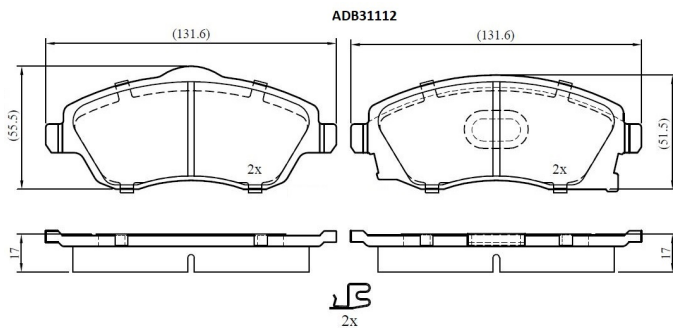

Make: VAUXHALL

Model: Meriva

Part Number: ADB31112

Vehicle Manufacturing/Engine:

Specifications

Fitting Position	:	Front
Model Date	:	03/03-->
Or. Caliper	:	Lucas
WVA	:	23225
FMSI	:	
Length	:	131.6

Width	:	51.5/55.5
Thickness	:	17