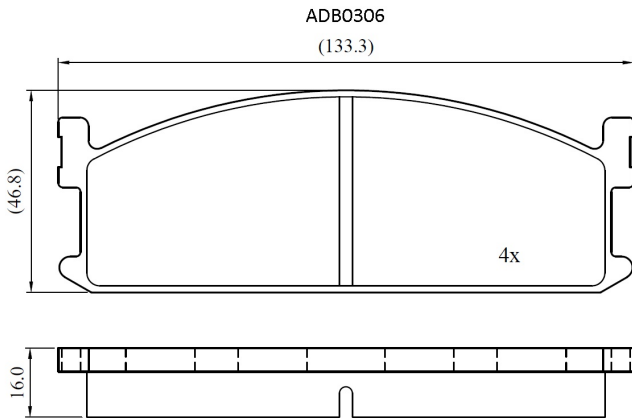

Make: VAUXHALL

Model: Midi Pick - Up, Van

Part Number: ADB0306

Vehicle Manufacturing/Engine:

Specifications

Fitting Position	:	Front
Model Date	:	01/85-12/94
Or. Caliper	:	Sumitomo
WVA	:	21115

FMSI	:	
Length	:	133.3
Width	:	46.8
Thickness	:	16