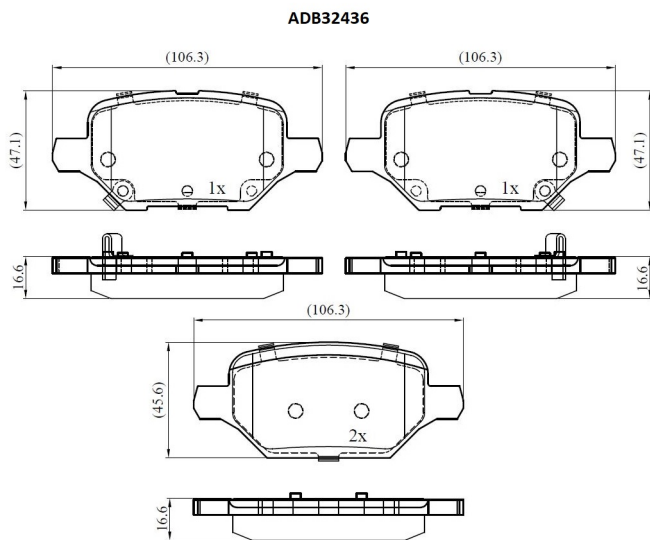

Make: VAUXHALL

Model: MOKKA / MOKKA X

Part Number: ADB32436

Vehicle Manufacturing/Engine:

Specifications

Fitting Position	:	Rear
Model Date	:	2013-

Or. Caliper	:	
WVA	:	22,93,02,29,31,22,932
FMSI	:	
Length	:	106.4
Width	:	45.7,47.3
Thickness	:	17